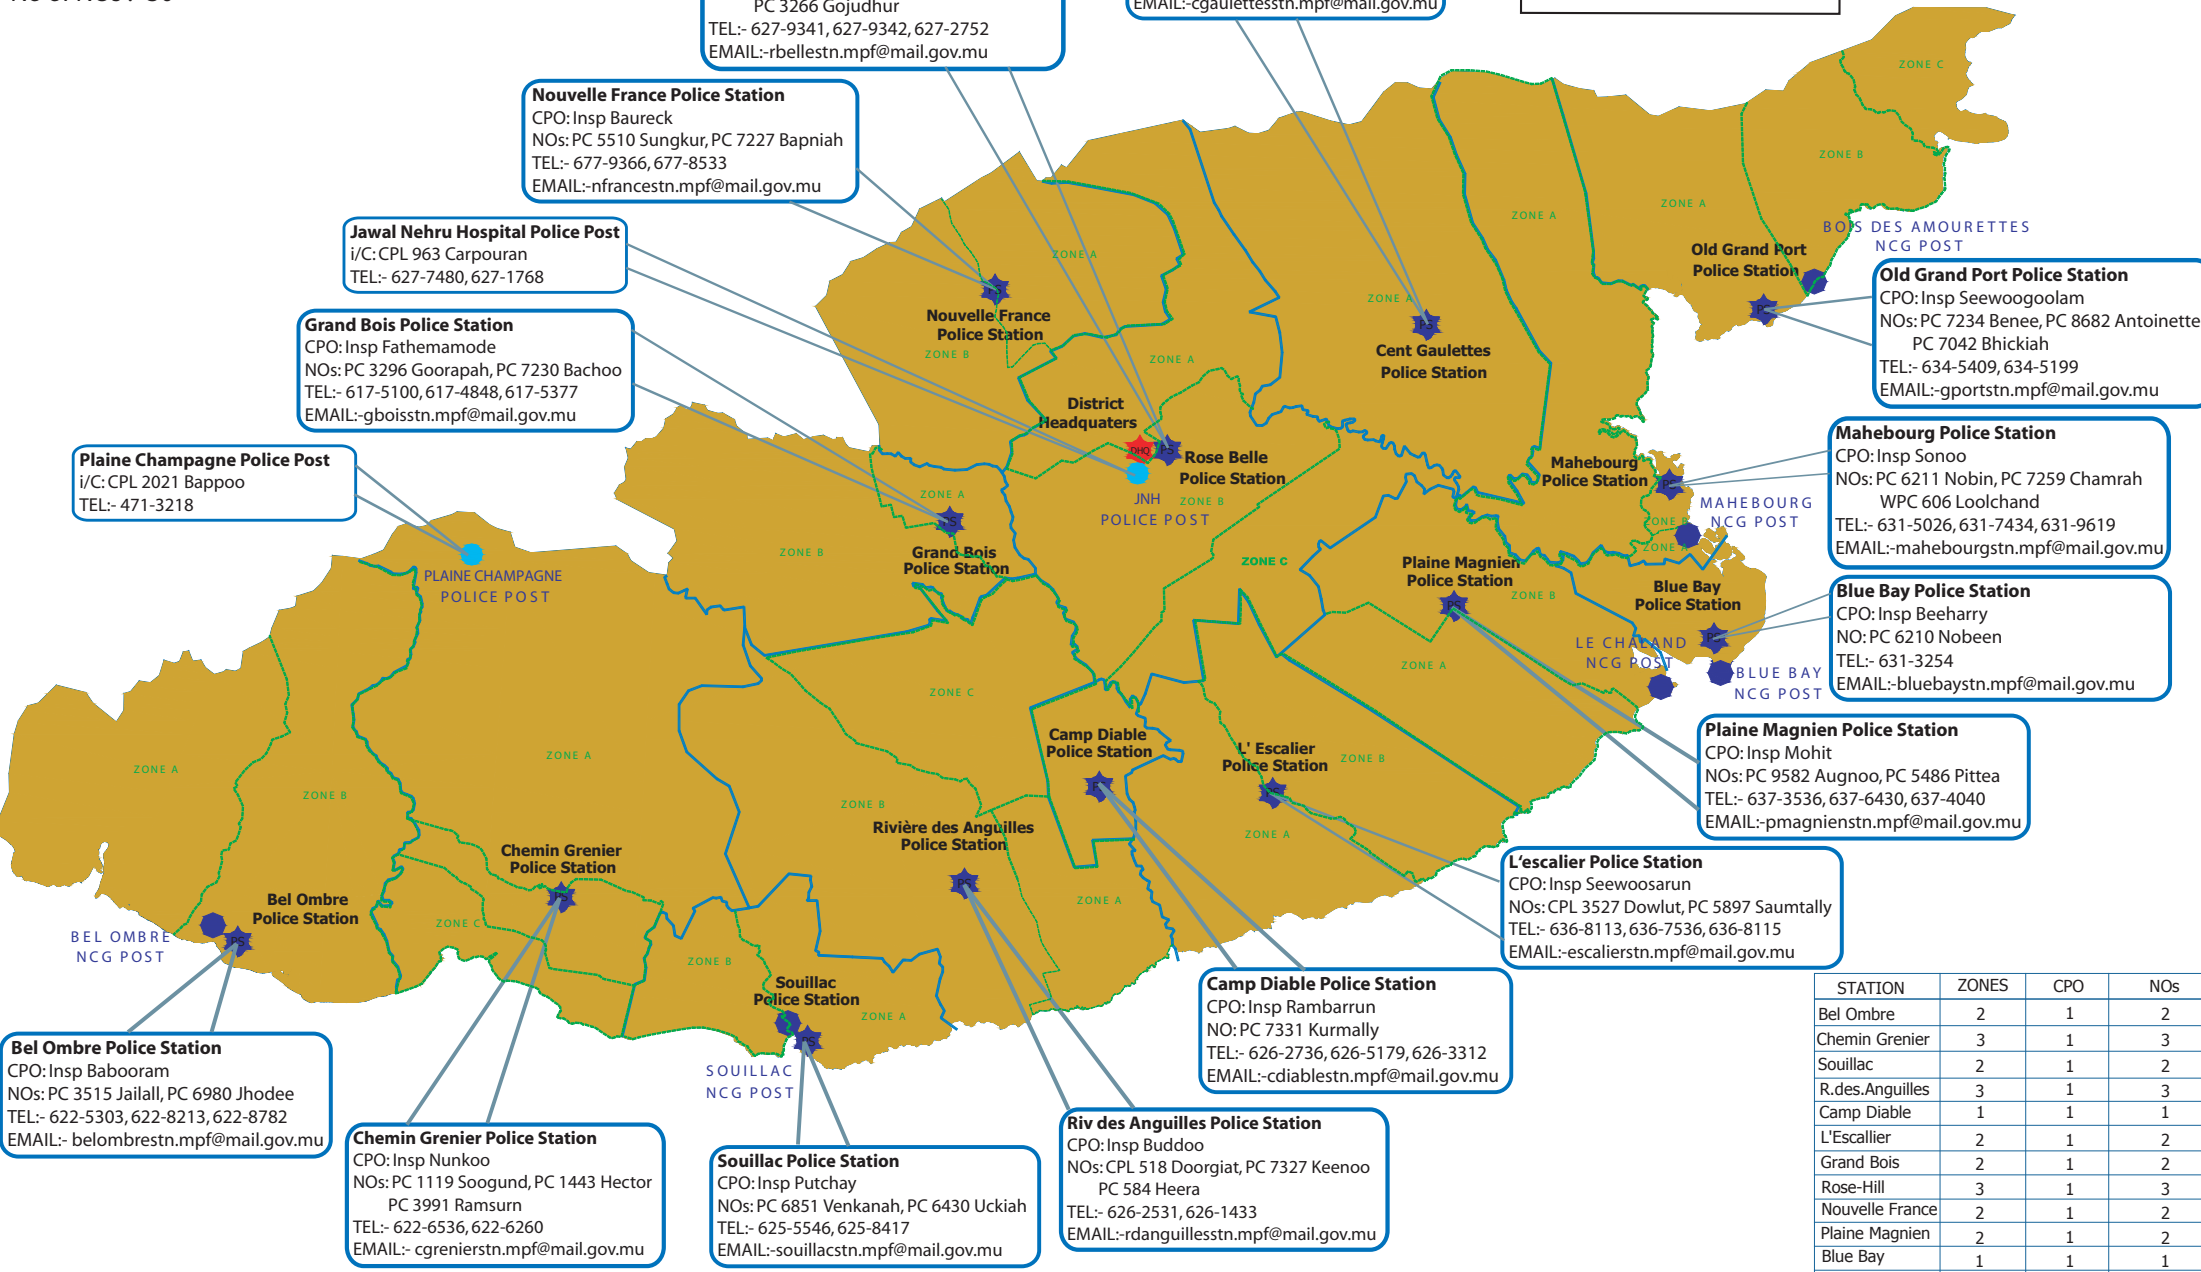

SOUTHERN DIVISION POLICE COMMUNITY POLICING

No of Police Station :- 14
 No of Community Policing Zones :- 30
 No of CPO :- 14
 No of NOs :- 30

LEGEND

-  DIVISIONAL HEADQUARTERS
-  POLICE STATION
-  POLICE POST
-  NCG POST
-  STATION BOUNDARY
-  ZONING BOUNDARY

STATION	ZONES	CPO	NOs
Bel Ombre	2	1	2
Chemin Grenier	3	1	3
Souillac	2	1	2
R.des.Anguilles	3	1	3
Camp Diable	1	1	1
L'Escalier	2	1	2
Grand Bois	2	1	2
Rose-Hill	3	1	3
Nouvelle France	2	1	2
Plaine Magnien	2	1	2
Blue Bay	1	1	1
Mahebourg	3	1	3
Cent Gaullette	1	1	1
Old Grand Port	3	1	3
Total	30	14	30