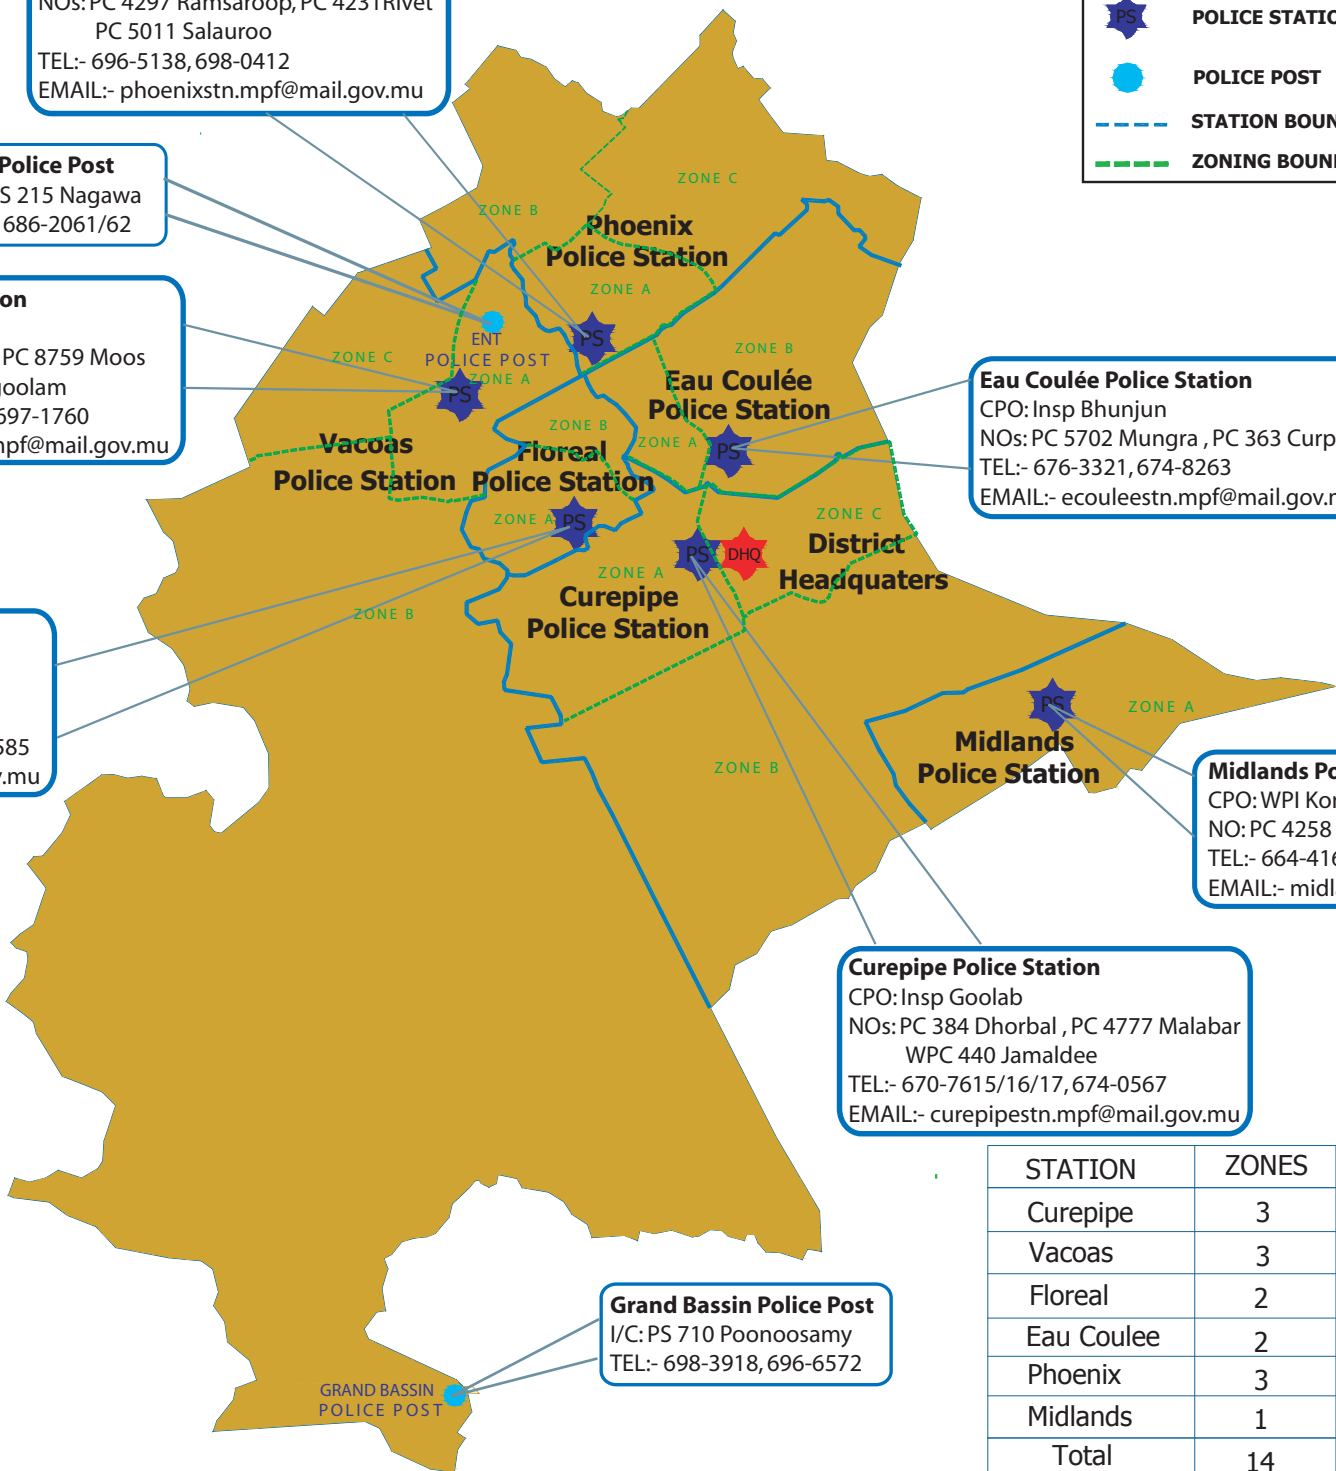

**CENTRAL DIVISION POLICE
COMMUNITY POLICING**

No of Police Station :- 6
No of Community Policing Zones :- 14
No of CPO :- 6
No of NOs :- 14

Phoenix Police Station
CPO: Insp Mahadawoo
NOs: PC 4297 Ramsaroop, PC 4231 Rivet
PC 5011 Salauroo
TEL:- 696-5138, 698-0412
EMAIL:- phoenixstn.mpf@mail.gov.mu

ENT Police Post
I/C: PS 215 Nagawa
TEL:- 686-2061/62

Vacoas Police Station
CPO: CI Ruhomah
NOs: PC 6151 Rittoo, PC 8759 Moos
PC 9707 Ramgoolam
TEL:- 696-4058/59, 697-1760
EMAIL:- vacoasstn.mpf@mail.gov.mu

Floreal Police Station
CPO: WCI Sawoky
NOs: CPL 3574 Jeehoo
PC 7329 Khemun
TEL:- 696-2669, 686-7080, 697-6585
EMAIL:- florealstn.mpf@mail.gov.mu

Eau Coulee Police Station
CPO: Insp Bhunjun
NOs: PC 5702 Mungra, PC 363 Curpen
TEL:- 676-3321, 674-8263
EMAIL:- ecouleestn.mpf@mail.gov.mu

Midlands Police Station
CPO: WPI Kong Kee Fah
NO: PC 4258 Bhundun
TEL:- 664-4163, 664-4164
EMAIL:- midlandsstn.mpf@mail.gov.mu

Curepipe Police Station
CPO: Insp Goolab
NOs: PC 384 Dhorbal, PC 4777 Malabar
WPC 440 Jamaldee
TEL:- 670-7615/16/17, 674-0567
EMAIL:- curepipestn.mpf@mail.gov.mu

Grand Bassin Police Post
I/C: PS 710 Poonoosamy
TEL:- 698-3918, 696-6572

LEGEND

- **DIVISIONAL HEADQUARTERS**
- **POLICE STATION**
- **POLICE POST**
- **STATION BOUNDARY**
- **ZONING BOUNDARY**

STATION	ZONES	CPO	NOs
Curepipe	3	1	3
Vacoas	3	1	3
Floreal	2	1	2
Eau Coulee	2	1	2
Phoenix	3	1	3
Midlands	1	1	1
Total	14	6	14