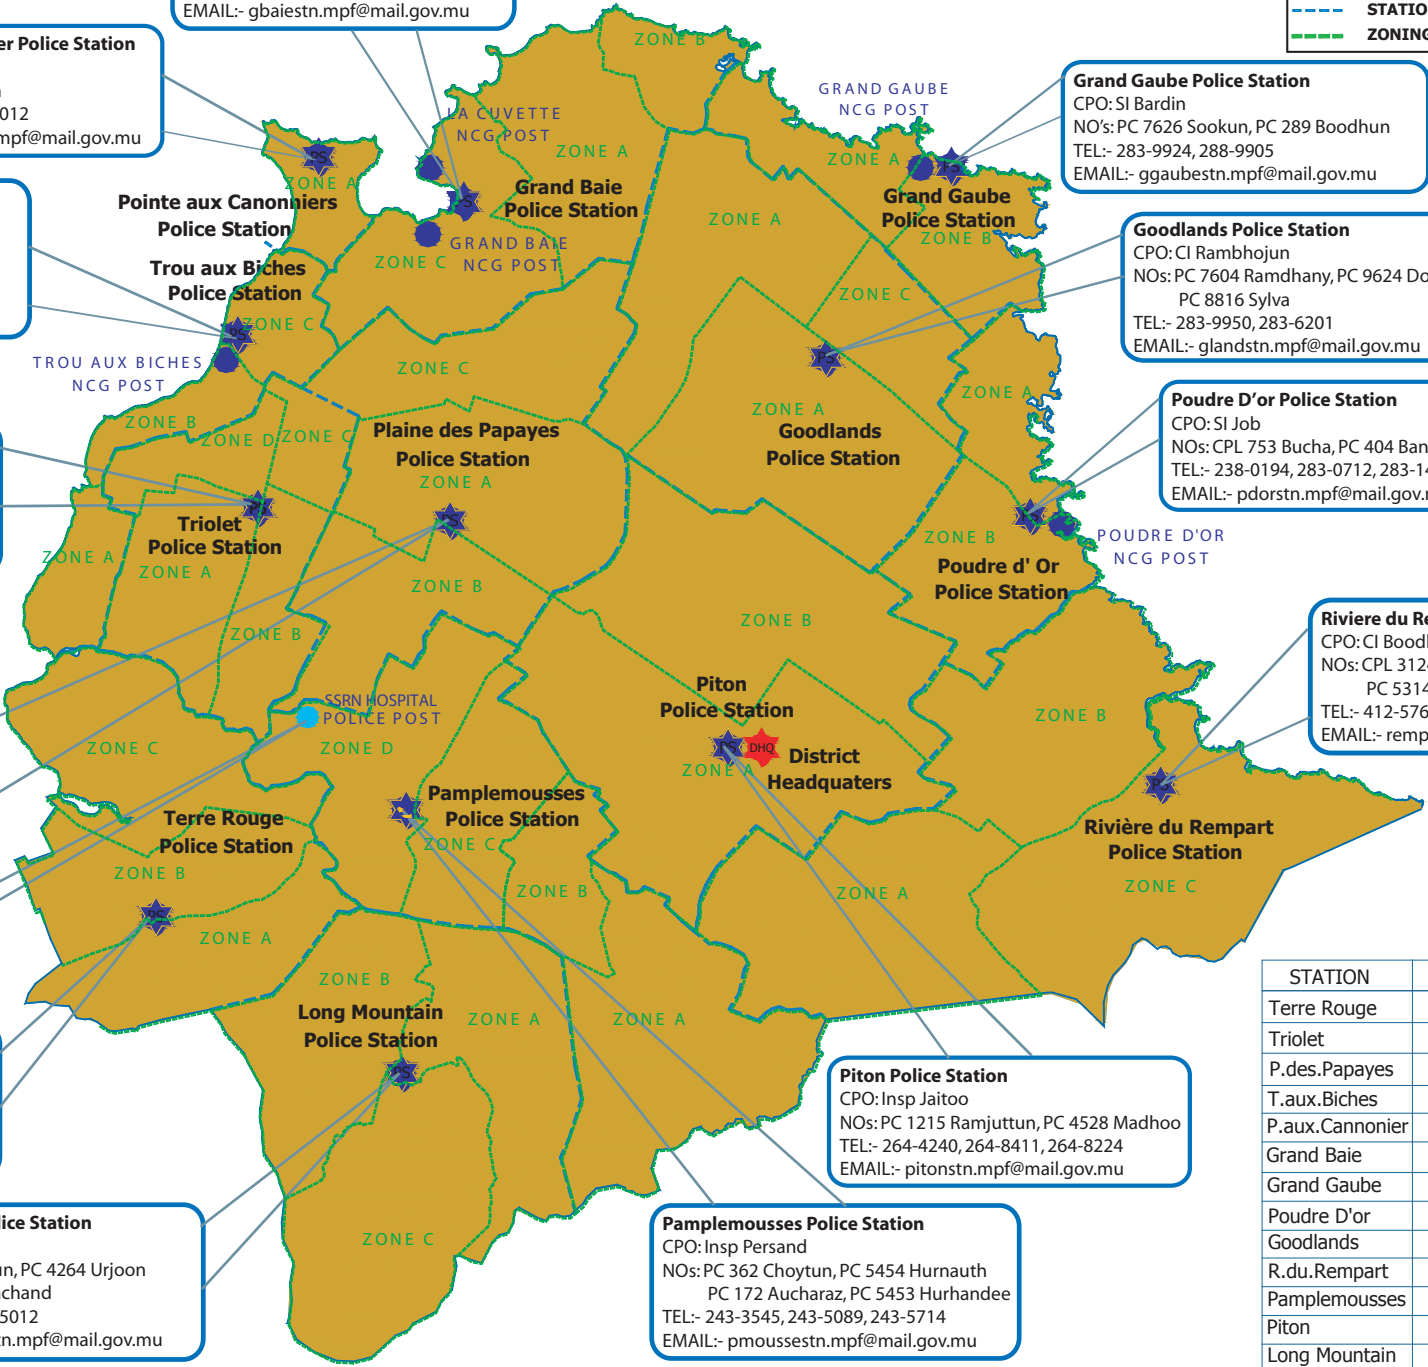

Riviere du Rempart Police Station
CPO: CI Boodhun
NOs: CPL 3124 Meeheehaul, PC 753 Burjoo
PC 5314 Rampergass
TEL:- 412-5760, 412-5569, 412-5755
EMAIL:- rempartstn.mpf@mail.gov.mu

Plaine des Papayes Police Station
CPO: CI Soobhug
NOs: PC 194 Angnoo, PC 5645 Sbnauth
PC 1176 Hurrychurn
TEL:- 266-2454, 266 - 5485
EMAIL:- ppapayesstn.mpf@mail.gov.mu

Piton Police Station
CPO: Insp Jaitoo
NOs: PC 1215 Ramjuttun, PC 4528 Madhoo
TEL:- 264-4240, 264-8411, 264-8224
EMAIL:- pitonstn.mpf@mail.gov.mu

SSRN Hospital Police Post
I/C: PS 974 Jeerakun
TEL:- 243-3515, 243-8212

Pamplemousses Police Station

Terre Rouge Police Station
CPO: CI Seembhoo
NOs: PC 3621 Issur, PC 9531 Kassaven
PC 7448 Lutchoomoodoo
TEL:- 248-9263, 248-8163
EMAIL:- trougestn.mpf@mail.gov.mu

Piton Police Station
CPO: Insp Jaitoo
NOs: PC 1215 Ramjuttun, PC 4528 Madhoo
TEL:- 264-4240, 264-8411, 264-8224
EMAIL:- pitonstn.mpf@mail.gov.mu

Long Mountain Police Station
CPO: Insp Jugoo
NOs: PC 577 Boodhun, PC 4264 Urjoon
PC 8787 Taurachand
TEL:- 245-5722, 245-5012
EMAIL:- lmountainstn.mpf@mail.gov.mu

Pamplemousses Police Station
CPO: Insp Persand
NOs: PC 362 Choytun, PC 5454 Hurnauth
PC 172 Aucharaz, PC 5453 Hurhandee
TEL:- 243-3545, 243-5089, 243-5714
EMAIL:- pmoussestn.mpf@mail.gov.mu

STATION	ZONES	CPO	NOs
Terre Rouge	3	1	3
Triplet	4	1	4
P.des.Papayes	3	1	3
T.aux.Biches	3	1	3
P.aux.Cannonier	1	1	1
Grand Baie	3	1	3
Grand Gaube	2	1	2
Poudre D'or	2	1	2
Goodlands	3	1	3
R.du.Rempart	3	1	3
Pamplemousses	4	1	4
Piton	2	1	2
Long Mountain	3	1	3
Total	36	13	36